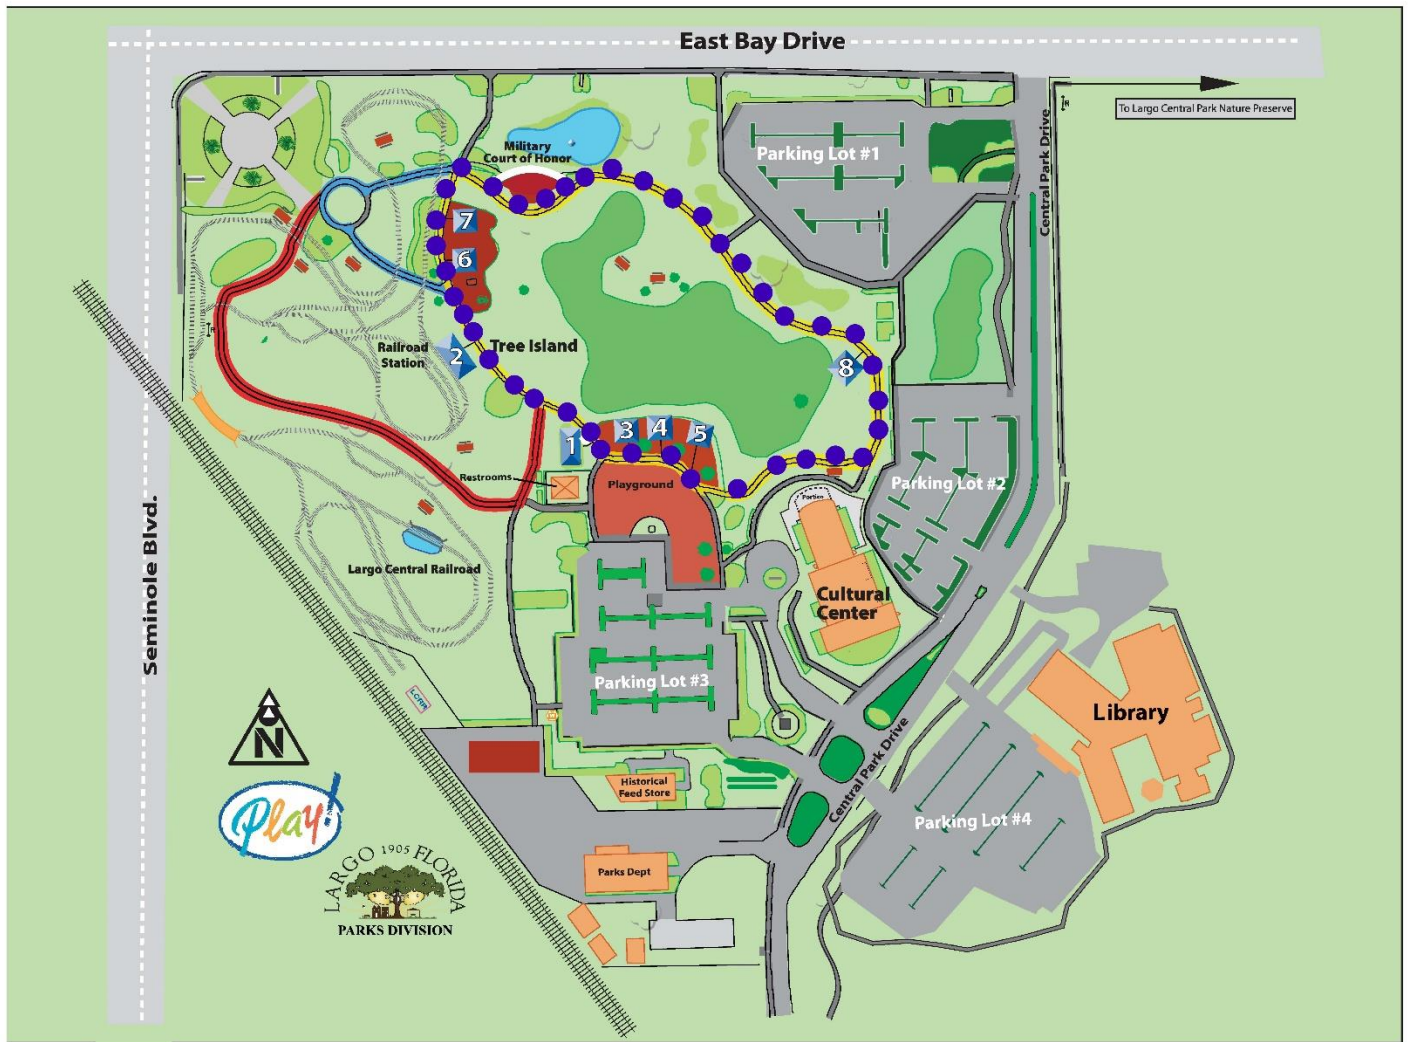

LARGO CENTRAL PARK

Largo Central Park is a beautiful, 70-acre park located in the heart of Largo. Its rolling grounds and fountains have set it apart as one of the finest parks in the county. Rainbow Rotary Playground is one of the only playgrounds in the Bay area completely accessible to disabled users. Call 727-586-7415 for rental information.

F.R.I.E.N.D.S.

Families, Respect, Inspire, Education, Networking, Down syndrome, Special needs - West FL

(813)245-2782 TAX EIN #65-1261646 www.friendssupport.org

11612 Miss Chloe Court, Riverview, FL 33579